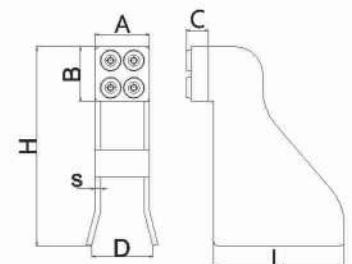

Rotating Double Bearing Wheel

PRODUCT CODE	D mm	d	A	B	C	H1	H2	WEIGHT(g)
AZ RW2U60GIR20	58	20	51	47	31	66.5	30.5	933.8

Rotating Bearing Wheel with Spring

PRODUCT CODE	D mm	d	A	B	H	H1	H2	WEIGHT(g)
AZ RWU60R20GI	58	30	34	M10 x 25	115	59	30	739.2
AZ RWU60R20SS SS304	58	30	34	M10 x 25	115	59	30	733.4

Guide Bracket with
2 Nylon Roller

PRODUCT CODE	D mm	H1	A	H2	H	L	L1	S	WEIGHT(g)
AZ GB7C	40	44	68	65	100	200	45-89	4	1175

Nylon Roller
(with Bearings)

PRODUCT CODE	H mm	H1	M	H	WEIGHT(g)
AZ N50x60	50	60	M16	120	499
AZ N40x100	40	100	M16	135	474

End Cap with Nylon Roller

PRODUCT CODE	A mm	H	C	S	D	WEIGHT(g)
AZ EC4A	55-90	80	95	4	40	800

End Cap Bracket

PRODUCT CODE	A mm	B	C	D	E	F	S	WEIGHT(g)
AZ ECL 17 A	130	120	70	10	10	40	5	1098

Gate Stopper without Base Plate (Large Rubber)

PRODUCT CODE	A	B	C	H	L	S	D	WEIGHT(g)
AZ MX17A	40	40	18	146	100	4	45	657

Gate Stopper with
Base Plate
(Small Rubber)

PRODUCT CODE	H mm	A x B	T	C	D	E	WEIGHT(g)
AZ X15A	130	95 x 105	5	20	45	46-93	1065.6

Sliding Gate Track
Drilled Surface Fixing
(U Groove)