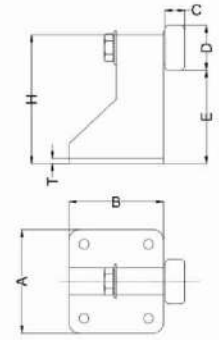

Guide Bracket with
2 Nylon Roller

PRODUCT CODE	D mm	H1	A	H2	H	L	L1	S	WEIGHT(g)
AZ GB7C	40	44	68	65	100	200	45-89	4	1175

Nylon Roller
(with Bearings)

PRODUCT CODE	H mm	H1	M	H	WEIGHT(g)
AZ N50x60	50	60	M16	120	499
AZ N40x100	40	100	M16	135	474

End Cap with Nylon Roller

PRODUCT CODE	A mm	H	C	S	D	WEIGHT(g)
AZ EC4A	55-90	80	95	4	40	800

End Cap Bracket

PRODUCT CODE	A mm	B	C	D	E	F	S	WEIGHT(g)
AZ ECL 17 A	130	120	70	10	10	40	5	1098

Gate Stopper without Base Plate (Large Rubber)

PRODUCT CODE	A	B	C	H	L	S	D	WEIGHT(g)
AZ MX17A	40	40	18	146	100	4	45	657

Gate Stopper with
Base Plate
(Small Rubber)

PRODUCT CODE	H mm	A x B	T	C	D	E	WEIGHT(g)
AZ X15A	130	95 x 105	5	20	45	46-93	1065.6

Sliding Gate Track
Drilled Surface Fixing
(U Groove)

PRODUCT CODE	H mm	H	S	A x B	L1	R	WEIGHT(g)	CAPACITY(kg)
AZ TB16	55	15	3	11 x 6	300	16	1520	800
AZ TB20	55	15	3.5	11 x 6	300	20	1760	1000
AZ TSS20A SS304	55	15	3.5	11 x 6	300	20	1760	1750

Sliding Curve Gate
Track Drilled Fixing
(U Groove)