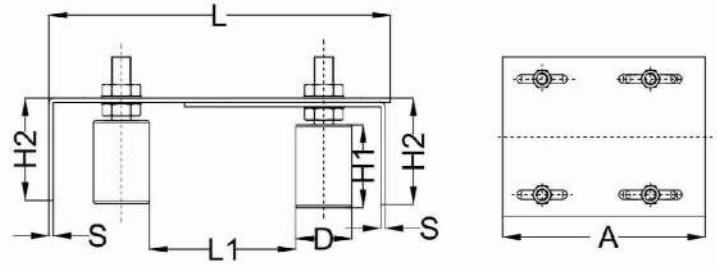

Rotating Double Bearing Wheel

PRODUCT CODE	D mm	d	A	B	C	H1	H2	WEIGHT(g)
AZ RW2U60GIR20	58	20	51	47	31	66.5	30.5	933.8

Rotating Bearing Wheel with Spring

PRODUCT CODE	D mm	d	A	B	H	H1	H2	WEIGHT(g)
AZ RWU60R20GI	58	30	34	M10 x 25	115	59	30	739.2
AZ RWU60R20SS SS304	58	30	34	M10 x 25	115	59	30	733.4

Bi Folding Double Bearing Hinges

PRODUCT CODE	D mm	D	A	B	C	S	H	H1	WEIGHT(g)
AZ HM46GI	38	30	95	37	25	6	50	38	500
AZ HM47SS SS304	38	30	95	37	25	6	50	38	500

Guide Bracket with
4 Nylon Roller

PRODUCT CODE	D mm	H1	A	H	L	L1	S	WEIGHT(g)
AZ GB9A	30	40	200	55	164-208	26-70	2.5	1740
AZ GB9C	40	44	350	68	176-260	19-103	4	5355

Guide Bracket with
2 Nylon Roller

PRODUCT CODE	D mm	H1	A	H2	H	L	L1	S	WEIGHT(g)
AZ GB7C	40	44	68	65	100	200	45-89	4	1175

Nylon Roller
(with Bearings)

PRODUCT CODE	H mm	H1	M	H	WEIGHT(g)
AZ N50x60	50	60	M16	120	499
AZ N40x100	40	100	M16	135	474

End Cap with Nylon Roller

PRODUCT CODE	A mm	H	C	S	D	WEIGHT(g)
AZ EC4A	55-90	80	95	4	40	800

End Cap Bracket

PRODUCT CODE	A mm	B	C	D	E	F	S	WEIGHT(g)
AZ ECL 17 A	130	120	70	10	10	40	5	1098

Gate Stopper without Base Plate (Large Rubber)