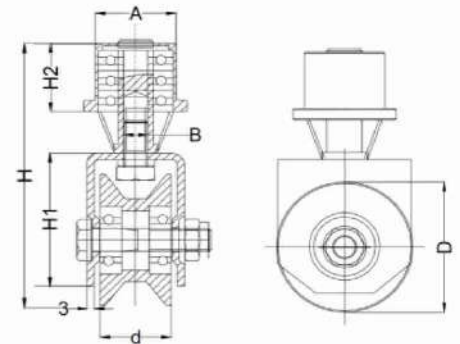

Rotating Double Bearing Wheel

PRODUCT CODE	D mm	d	A	B	C	H1	H2	WEIGHT(g)
AZ RW2U60GIR20	58	20	51	47	31	66.5	30.5	933.8

Rotating Bearing Wheel with Spring

PRODUCT CODE	D mm	d	A	B	H	H1	H2	WEIGHT(g)
AZ RWU60R20GI	58	30	34	M10 x 25	115	59	30	739.2
AZ RWU60R20SS SS304	58	30	34	M10 x 25	115	59	30	733.4

Bi Folding Double Bearing Hinges

PRODUCT CODE	D mm	D	A	B	C	S	H	H1	WEIGHT(g)
AZ HM46GI	38	30	95	37	25	6	50	38	500
AZ HM47SS SS304	38	30	95	37	25	6	50	38	500

Guide Bracket with
4 Nylon Roller

PRODUCT CODE	D mm	H1	A	H	L	L1	S	WEIGHT(g)
AZ GB9A	30	40	200	55	164-208	26-70	2.5	1740
AZ GB9C	40	44	350	68	176-260	19-103	4	5355

Guide Bracket with
2 Nylon Roller

PRODUCT CODE	D mm	H1	A	H2	H	L	L1	S	WEIGHT(g)
AZ GB7C	40	44	68	65	100	200	45-89	4	1175

Nylon Roller
(with Bearings)

PRODUCT CODE	H mm	H1	M	H	WEIGHT(g)
AZ N50x60	50	60	M16	120	499
AZ N40x100	40	100	M16	135	474

End Cap with Nylon Roller

PRODUCT CODE	A mm	H	C	S	D	WEIGHT(g)
AZ EC4A	55-90	80	95	4	40	800

End Cap Bracket

PRODUCT CODE	A mm	B	C	D	E	F	S	WEIGHT(g)
AZ ECL 17 A	130	120	70	10	10	40	5	1098

Gate Stopper without Base Plate (Large Rubber)