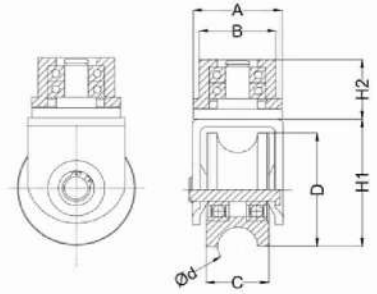

Rotating Double Bearing Wheel

PRODUCT CODE	D mm	d	A	B	C	H1	H2	WEIGHT(g)
AZ RW2U60GIR20	58	20	51	47	31	66.5	30.5	933.8

Rotating Bearing Wheel with Spring

PRODUCT CODE	D mm	d	A	B	H	H1	H2	WEIGHT(g)
AZ RWU60R20GI	58	30	34	M10 x 25	115	59	30	739.2
AZ RWU60R20SS SS304	58	30	34	M10 x 25	115	59	30	733.4

Bi Folding Double Bearing Hinges

PRODUCT CODE	D mm	D	A	B	C	S	H	H1	WEIGHT(g)
AZ HM46GI	38	30	95	37	25	6	50	38	500
AZ HM47SS SS304	38	30	95	37	25	6	50	38	500

Guide Bracket with
4 Nylon Roller

PRODUCT CODE	D mm	H1	A	H	L	L1	S	WEIGHT(g)
AZ GB9A	30	40	200	55	164-208	26-70	2.5	1740
AZ GB9C	40	44	350	68	176-260	19-103	4	5355

Guide Bracket with
2 Nylon Roller

PRODUCT CODE	D mm	H1	A	H2	H	L	L1	S	WEIGHT(g)
AZ GB7C	40	44	68	65	100	200	45-89	4	1175

Nylon Roller
(with Bearings)

PRODUCT CODE	H mm	H1	M	H	WEIGHT(g)
AZ N50x60	50	60	M16	120	499
AZ N40x100	40	100	M16	135	474

End Cap with Nylon Roller

PRODUCT CODE	A mm	H	C	S	D	WEIGHT(g)
AZ EC4A	55-90	80	95	4	40	800

End Cap Bracket

PRODUCT CODE	A mm	B	C	D	E	F	S	WEIGHT(g)
AZ ECL 17 A	130	120	70	10	10	40	5	1098

Gate Stopper without Base Plate (Large Rubber)