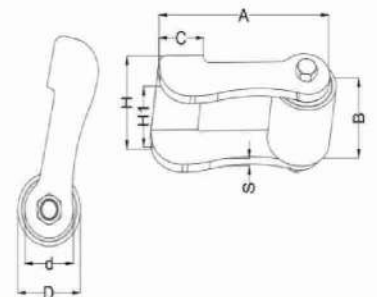

Rotating Double Bearing Wheel

PRODUCT CODE	D mm	d	A	B	C	H1	H2	WEIGHT(g)
AZ RW2U60GIR20	58	20	51	47	31	66.5	30.5	933.8

Rotating Bearing Wheel with Spring

PRODUCT CODE	D mm	d	A	B	H	H1	H2	WEIGHT(g)
AZ RWU60R20GI	58	30	34	M10 x 25	115	59	30	739.2
AZ RWU60R20SS SS304	58	30	34	M10 x 25	115	59	30	733.4

Bi Folding Double Bearing Hinges

PRODUCT CODE	D mm	D	A	B	C	S	H	H1	WEIGHT(g)
AZ HM46GI	38	30	95	37	25	6	50	38	500
AZ HM47SS SS304	38	30	95	37	25	6	50	38	500

Guide Bracket with
4 Nylon Roller

PRODUCT CODE	D mm	H1	A	H	L	L1	S	WEIGHT(g)
AZ GB9A	30	40	200	55	164-208	26-70	2.5	1740
AZ GB9C	40	44	350	68	176-260	19-103	4	5355

Guide Bracket with
2 Nylon Roller

PRODUCT CODE	D mm	H1	A	H2	H	L	L1	S	WEIGHT(g)
AZ GB7C	40	44	68	65	100	200	45-89	4	1175

Nylon Roller
(with Bearings)

PRODUCT CODE	H mm	H1	M	H	WEIGHT(g)
AZ N50x60	50	60	M16	120	499
AZ N40x100	40	100	M16	135	474

End Cap with Nylon Roller

PRODUCT CODE	A mm	H	C	S	D	WEIGHT(g)
AZ EC4A	55-90	80	95	4	40	800

End Cap Bracket

PRODUCT CODE	A mm	B	C	D	E	F	S	WEIGHT(g)
AZ ECL 17 A	130	120	70	10	10	40	5	1098

Gate Stopper without Base Plate (Large Rubber)