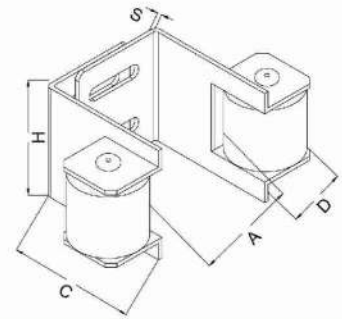

Rotating Double Bearing Wheel

PRODUCT CODE	D mm	d	A	B	C	H1	H2	WEIGHT(g)
AZ RW2U60GIR20	58	20	51	47	31	66.5	30.5	933.8

Rotating Bearing Wheel with Spring

PRODUCT CODE	D mm	d	A	B	H	H1	H2	WEIGHT(g)
AZ RWU60R20GI	58	30	34	M10 x 25	115	59	30	739.2
AZ RWU60R20SS SS304	58	30	34	M10 x 25	115	59	30	733.4

Bi Folding Double Bearing Hinges

PRODUCT CODE	D mm	D	A	B	C	S	H	H1	WEIGHT(g)
AZ HM46GI	38	30	95	37	25	6	50	38	500
AZ HM47SS SS304	38	30	95	37	25	6	50	38	500

Guide Bracket with
4 Nylon Roller

PRODUCT CODE	D mm	H1	A	H	L	L1	S	WEIGHT(g)
AZ GB9A	30	40	200	55	164-208	26-70	2.5	1740
AZ GB9C	40	44	350	68	176-260	19-103	4	5355

Guide Bracket with
2 Nylon Roller

PRODUCT CODE	D mm	H1	A	H2	H	L	L1	S	WEIGHT(g)
AZ GB7C	40	44	68	65	100	200	45-89	4	1175

Nylon Roller
(with Bearings)

PRODUCT CODE	H mm	H1	M	H	WEIGHT(g)
AZ N50x60	50	60	M16	120	499
AZ N40x100	40	100	M16	135	474

End Cap with Nylon Roller

PRODUCT CODE	A mm	H	C	S	D	WEIGHT(g)
AZ EC4A	55-90	80	95	4	40	800

End Cap Bracket

PRODUCT CODE	A mm	B	C	D	E	F	S	WEIGHT(g)
AZ ECL 17 A	130	120	70	10	10	40	5	1098

Gate Stopper without Base Plate (Large Rubber)