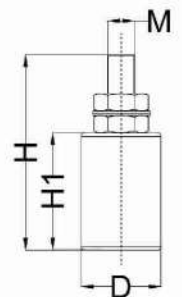

Rotating Double Bearing Wheel

PRODUCT CODE	D mm	d	A	B	C	H1	H2	WEIGHT(g)
AZ RW2U60GIR20	58	20	51	47	31	66.5	30.5	933.8

Rotating Bearing Wheel with Spring

PRODUCT CODE	D mm	d	A	B	H	H1	H2	WEIGHT(g)
AZ RWU60R20GI	58	30	34	M10 x 25	115	59	30	739.2
AZ RWU60R20SS SS304	58	30	34	M10 x 25	115	59	30	733.4

Bi Folding Double Bearing Hinges

PRODUCT CODE	D mm	D	A	B	C	S	H	H1	WEIGHT(g)
AZ HM46GI	38	30	95	37	25	6	50	38	500
AZ HM47SS SS304	38	30	95	37	25	6	50	38	500

Guide Bracket with
4 Nylon Roller

PRODUCT CODE	D mm	H1	A	H	L	L1	S	WEIGHT(g)
AZ GB9A	30	40	200	55	164-208	26-70	2.5	1740
AZ GB9C	40	44	350	68	176-260	19-103	4	5355

Guide Bracket with
2 Nylon Roller

PRODUCT CODE	D mm	H1	A	H2	H	L	L1	S	WEIGHT(g)
AZ GB7C	40	44	68	65	100	200	45-89	4	1175

Nylon Roller
(with Bearings)

PRODUCT CODE	H mm	H1	M	H	WEIGHT(g)
AZ N50x60	50	60	M16	120	499
AZ N40x100	40	100	M16	135	474

End Cap with Nylon Roller

PRODUCT CODE	A mm	H	C	S	D	WEIGHT(g)
AZ EC4A	55-90	80	95	4	40	800

End Cap Bracket

PRODUCT CODE	A mm	B	C	D	E	F	S	WEIGHT(g)
AZ ECL 17 A	130	120	70	10	10	40	5	1098

Gate Stopper without Base Plate (Large Rubber)