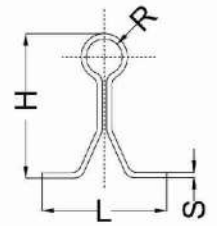

Sliding Gate Track
Concreted Fixing
(U Shape)

PRODUCT CODE	L mm	H	R	S	WEIGHT(g)	CAPACITY(kg)
AZTW20	65	60	20	3.5	3446	1600