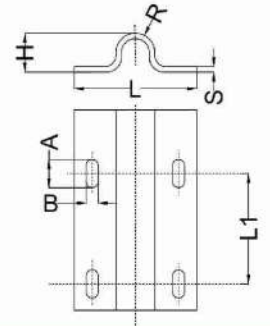

Guide Bracket with
2 Nylon Roller

PRODUCT CODE	D mm	H1	A	H2	H	L	L1	S	WEIGHT(g)
AZ GB7C	40	44	68	65	100	200	45-89	4	1175

Nylon Roller
(with Bearings)

PRODUCT CODE	H mm	H1	M	H	WEIGHT(g)
AZ N50x60	50	60	M16	120	499
AZ N40x100	40	100	M16	135	474

End Cap with Nylon Roller

PRODUCT CODE	A mm	H	C	S	D	WEIGHT(g)
AZ EC4A	55-90	80	95	4	40	800

End Cap Bracket

PRODUCT CODE	A mm	B	C	D	E	F	S	WEIGHT(g)
AZ ECL 17 A	130	120	70	10	10	40	5	1098

Gate Stopper without Base Plate (Large Rubber)

PRODUCT CODE	A	B	C	H	L	S	D	WEIGHT(g)
AZ MX17A	40	40	18	146	100	4	45	657

Gate Stopper with
Base Plate
(Small Rubber)

PRODUCT CODE	H mm	A x B	T	C	D	E	WEIGHT(g)
AZ X15A	130	95 x 105	5	20	45	46-93	1065.6

Sliding Gate Track
Drilled Surface Fixing
(U Groove)

PRODUCT CODE	H mm	H	S	A x B	L1	R	WEIGHT(g)	CAPACITY(kg)
AZ TB16	55	15	3	11 x 6	300	16	1520	800
AZ TB20	55	15	3.5	11 x 6	300	20	1760	1000
AZ TSS20A SS304	55	15	3.5	11 x 6	300	20	1760	1750

Sliding Curve Gate
Track Drilled Fixing
(U Groove)