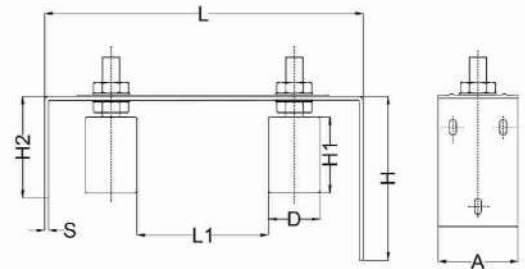

Rotating Double Bearing Wheel

PRODUCT CODE	D mm	d	A	B	C	H1	H2	WEIGHT(g)
AZ RW2U60GIR20	58	20	51	47	31	66.5	30.5	933.8

Rotating Bearing Wheel with Spring

PRODUCT CODE	D mm	d	A	B	H	H1	H2	WEIGHT(g)
AZ RWU60R20GI	58	30	34	M10 x 25	115	59	30	739.2
AZ RWU60R20SS SS304	58	30	34	M10 x 25	115	59	30	733.4

Bi Folding Double Bearing Hinges

PRODUCT CODE	D mm	D	A	B	C	S	H	H1	WEIGHT(g)
AZ HM46GI	38	30	95	37	25	6	50	38	500
AZ HM47SS SS304	38	30	95	37	25	6	50	38	500

Guide Bracket with
4 Nylon Roller

PRODUCT CODE	D mm	H1	A	H	L	L1	S	WEIGHT(g)
AZ GB9A	30	40	200	55	164-208	26-70	2.5	1740
AZ GB9C	40	44	350	68	176-260	19-103	4	5355

Guide Bracket with
2 Nylon Roller

PRODUCT CODE	D mm	H1	A	H2	H	L	L1	S	WEIGHT(g)
AZ GB7C	40	44	68	65	100	200	45-89	4	1175

Nylon Roller
(with Bearings)

PRODUCT CODE	H mm	H1	M	H	WEIGHT(g)
AZ N50x60	50	60	M16	120	499
AZ N40x100	40	100	M16	135	474

End Cap with Nylon Roller

PRODUCT CODE	A mm	H	C	S	D	WEIGHT(g)
AZ EC4A	55-90	80	95	4	40	800

End Cap Bracket

PRODUCT CODE	A mm	B	C	D	E	F	S	WEIGHT(g)
AZ ECL 17 A	130	120	70	10	10	40	5	1098

Gate Stopper without Base Plate (Large Rubber)