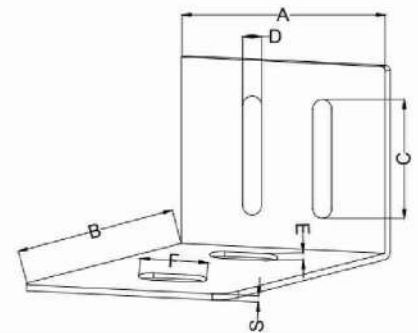

Rotating Double Bearing Wheel

PRODUCT CODE	D mm	d	A	B	C	H1	H2	WEIGHT(g)
AZ RW2U60GIR20	58	20	51	47	31	66.5	30.5	933.8

Rotating Bearing Wheel with Spring

PRODUCT CODE	D mm	d	A	B	H	H1	H2	WEIGHT(g)
AZ RWU60R20GI	58	30	34	M10 x 25	115	59	30	739.2
AZ RWU60R20SS SS304	58	30	34	M10 x 25	115	59	30	733.4

Bi Folding Double Bearing Hinges

PRODUCT CODE	D mm	D	A	B	C	S	H	H1	WEIGHT(g)
AZ HM46GI	38	30	95	37	25	6	50	38	500
AZ HM47SS SS304	38	30	95	37	25	6	50	38	500

Guide Bracket with
4 Nylon Roller

PRODUCT CODE	D mm	H1	A	H	L	L1	S	WEIGHT(g)
AZ GB9A	30	40	200	55	164-208	26-70	2.5	1740
AZ GB9C	40	44	350	68	176-260	19-103	4	5355

Guide Bracket with
2 Nylon Roller

PRODUCT CODE	D mm	H1	A	H2	H	L	L1	S	WEIGHT(g)
AZ GB7C	40	44	68	65	100	200	45-89	4	1175

Nylon Roller
(with Bearings)

PRODUCT CODE	H mm	H1	M	H	WEIGHT(g)
AZ N50x60	50	60	M16	120	499
AZ N40x100	40	100	M16	135	474

End Cap with Nylon Roller

PRODUCT CODE	A mm	H	C	S	D	WEIGHT(g)
AZ EC4A	55-90	80	95	4	40	800

End Cap Bracket

PRODUCT CODE	A mm	B	C	D	E	F	S	WEIGHT(g)
AZ ECL 17 A	130	120	70	10	10	40	5	1098

Gate Stopper without Base Plate (Large Rubber)