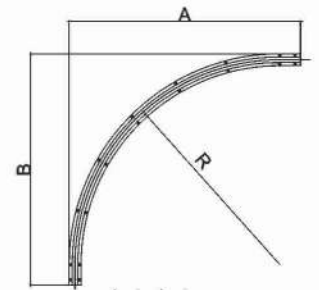

Guide Bracket with
2 Nylon Roller

PRODUCT CODE	D mm	H1	A	H2	H	L	L1	S	WEIGHT(g)
AZ GB7C	40	44	68	65	100	200	45-89	4	1175

Nylon Roller
(with Bearings)

PRODUCT CODE	H mm	H1	M	H	WEIGHT(g)
AZ N50x60	50	60	M16	120	499
AZ N40x100	40	100	M16	135	474

End Cap with Nylon Roller

PRODUCT CODE	A mm	H	C	S	D	WEIGHT(g)
AZ EC4A	55-90	80	95	4	40	800

End Cap Bracket

PRODUCT CODE	A mm	B	C	D	E	F	S	WEIGHT(g)
AZ ECL 17 A	130	120	70	10	10	40	5	1098

Gate Stopper without Base Plate (Large Rubber)

PRODUCT CODE	A	B	C	H	L	S	D	WEIGHT(g)
AZ MX17A	40	40	18	146	100	4	45	657

Gate Stopper with
Base Plate
(Small Rubber)

PRODUCT CODE	H mm	A x B	T	C	D	E	WEIGHT(g)
AZ X15A	130	95 x 105	5	20	45	46-93	1065.6

Sliding Gate Track
Drilled Surface Fixing
(U Groove)

PRODUCT CODE	H mm	H	S	A x B	L1	R	WEIGHT(g)	CAPACITY(kg)
AZ TB16	55	15	3	11 x 6	300	16	1520	800
AZ TB20	55	15	3.5	11 x 6	300	20	1760	1000
AZ TSS20A SS304	55	15	3.5	11 x 6	300	20	1760	1750

Sliding Curve Gate
Track Drilled Fixing
(U Groove)